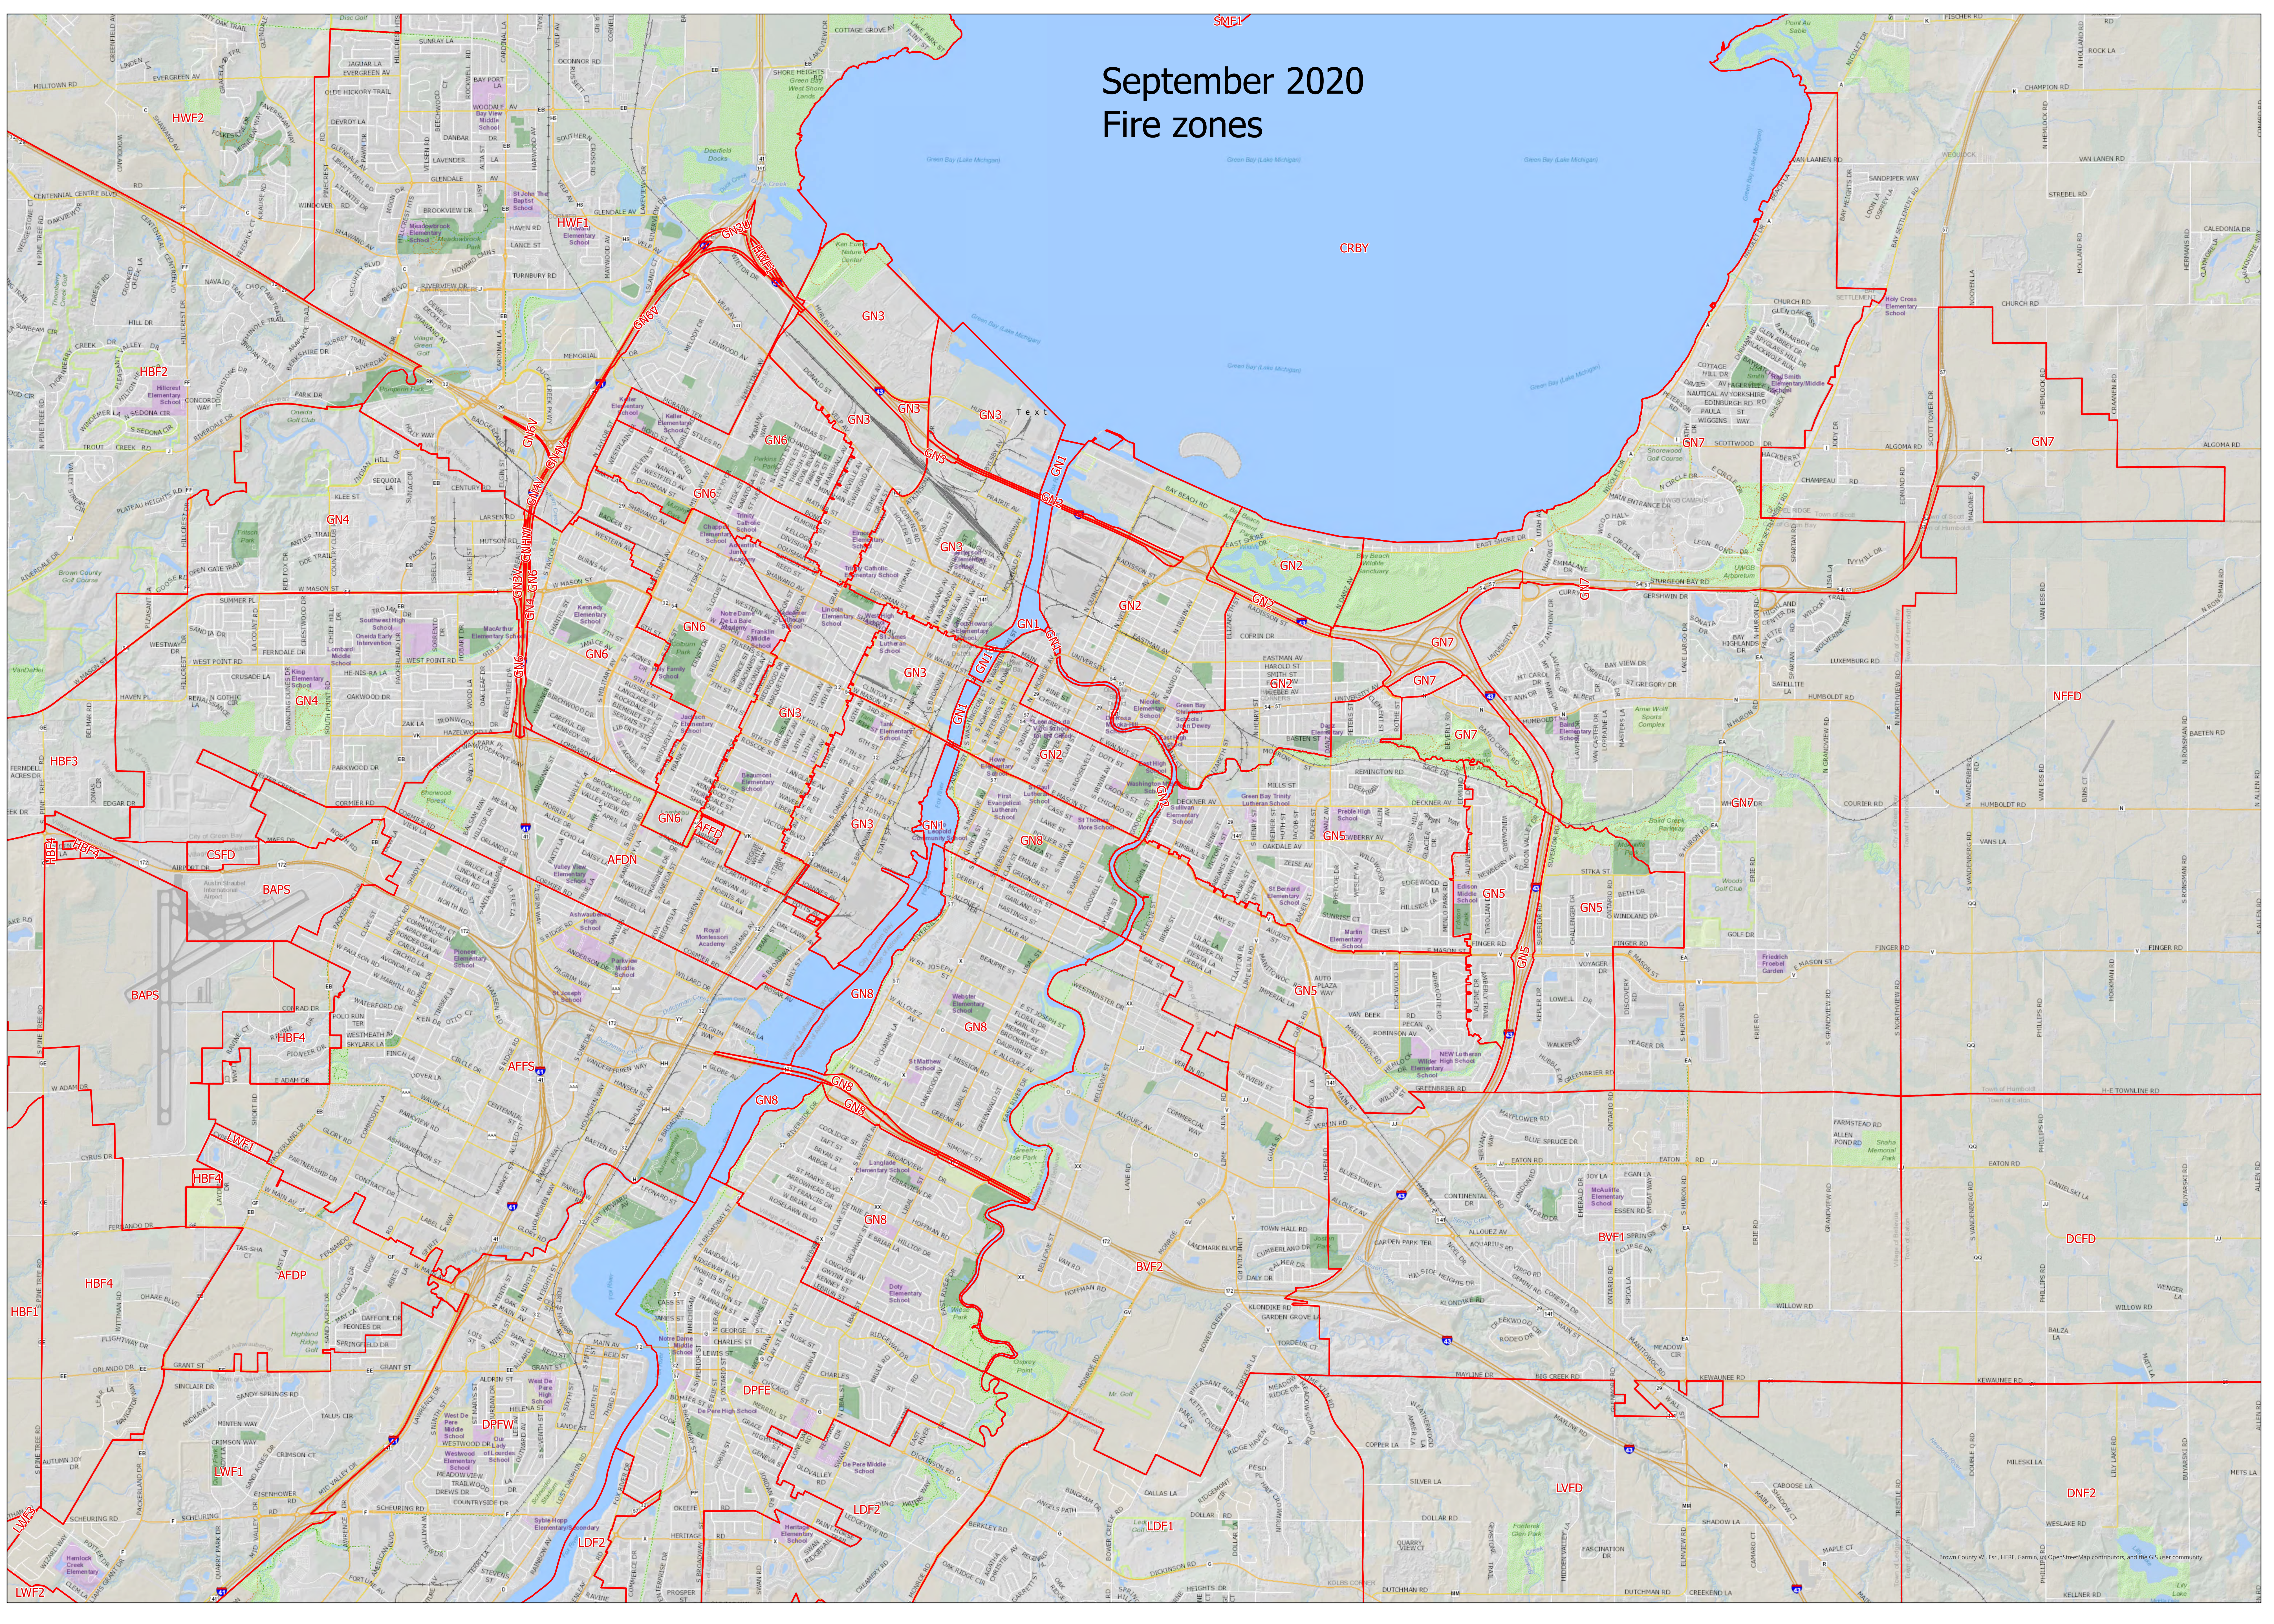

September 2020 Fire zones