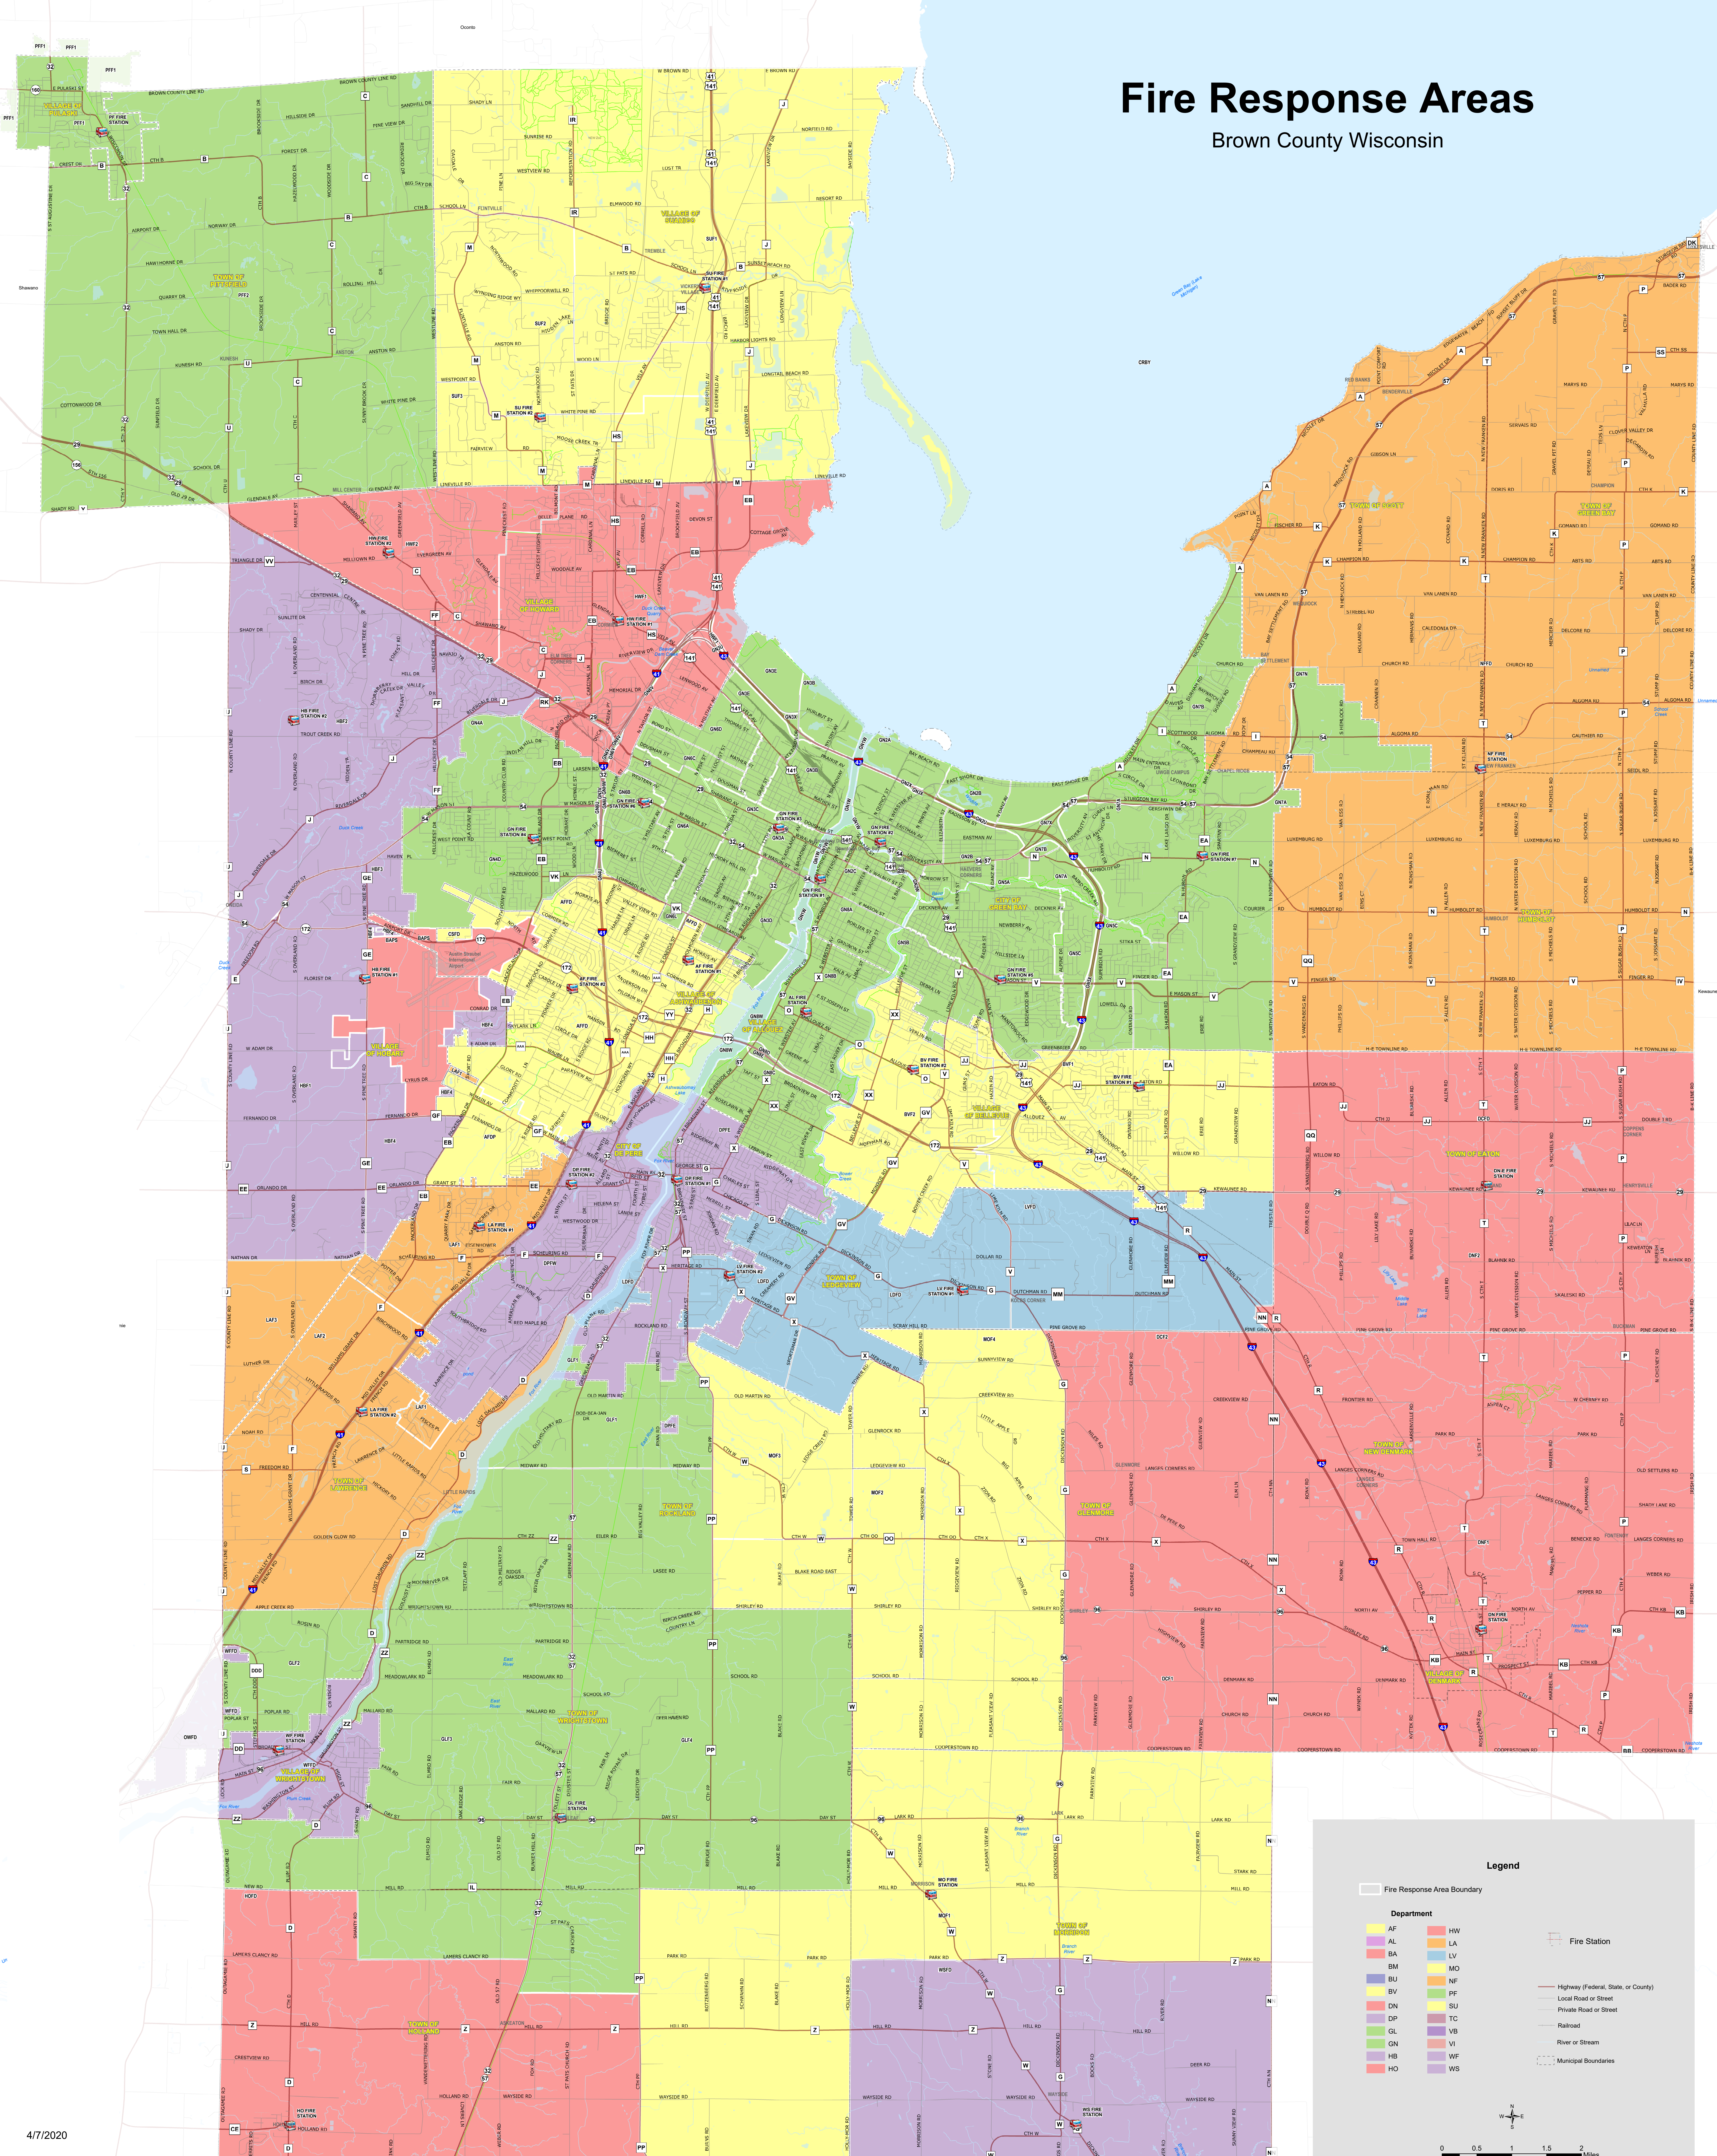

Fire Response Areas

Brown County Wisconsin

Legend

Fire Response Area Boundary

Department	Color
AF	Light Blue
AL	Light Green
BA	Light Yellow
BM	Light Purple
BU	Light Orange
NF	Light Red
BV	Light Blue-Gray
DN	Light Green-Gray
DP	Light Purple-Gray
GL	Light Green-Gray
GN	Light Green-Gray
VI	Light Purple-Gray
WF	Light Purple-Gray
HS	Light Purple-Gray
HO	Light Purple-Gray
HW	Light Red
LA	Light Orange
LV	Light Yellow
MO	Light Orange
PF	Light Green
SU	Light Yellow
TC	Light Purple
VB	Light Purple
VI	Light Purple
WF	Light Purple
WS	Light Purple

Fire Station

Highway (Federal, State, or County)

Local Road or Street

Private Road or Street

Railroad

River or Stream

Municipal Boundaries

0 0.5 1 1.5 2 Miles