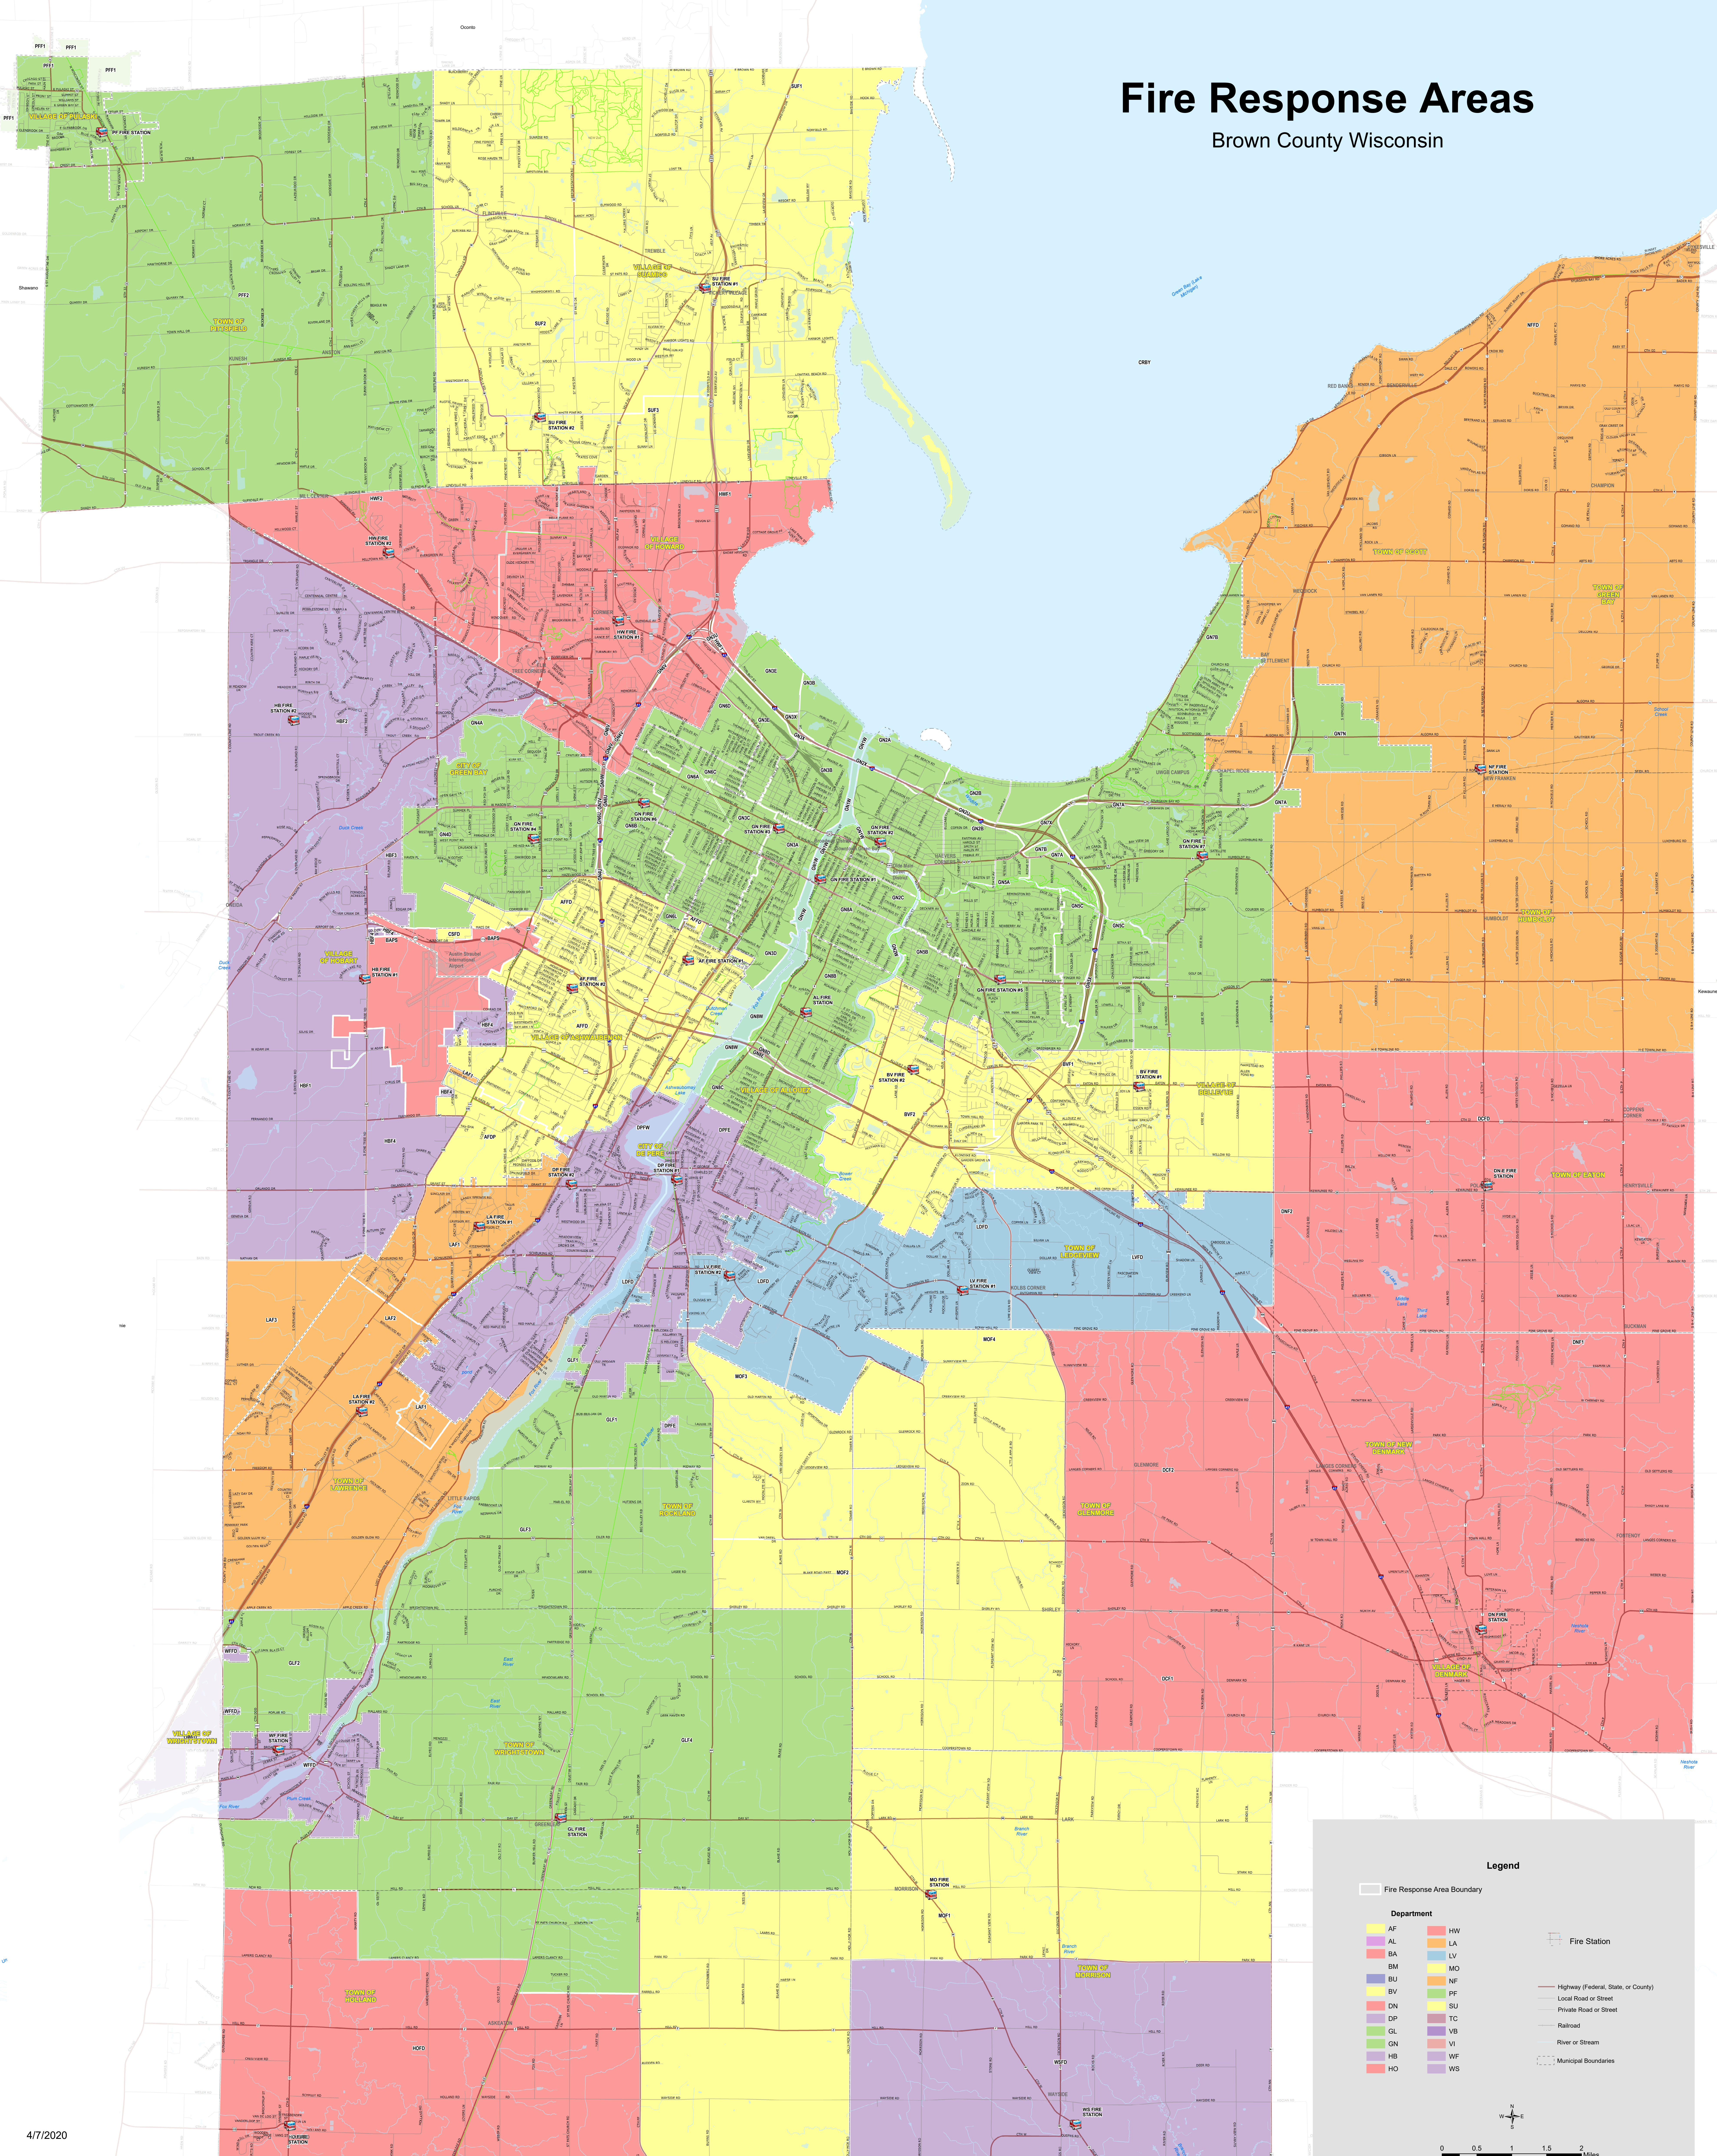

Fire Response Areas

Brown County Wisconsin

Legend

- Fire Response Area Boundary
- Fire Station
- Highway (Federal, State, or County)
- Local Road or Street
- Private Road or Street
- Railroad
- River or Stream
- Municipal Boundaries