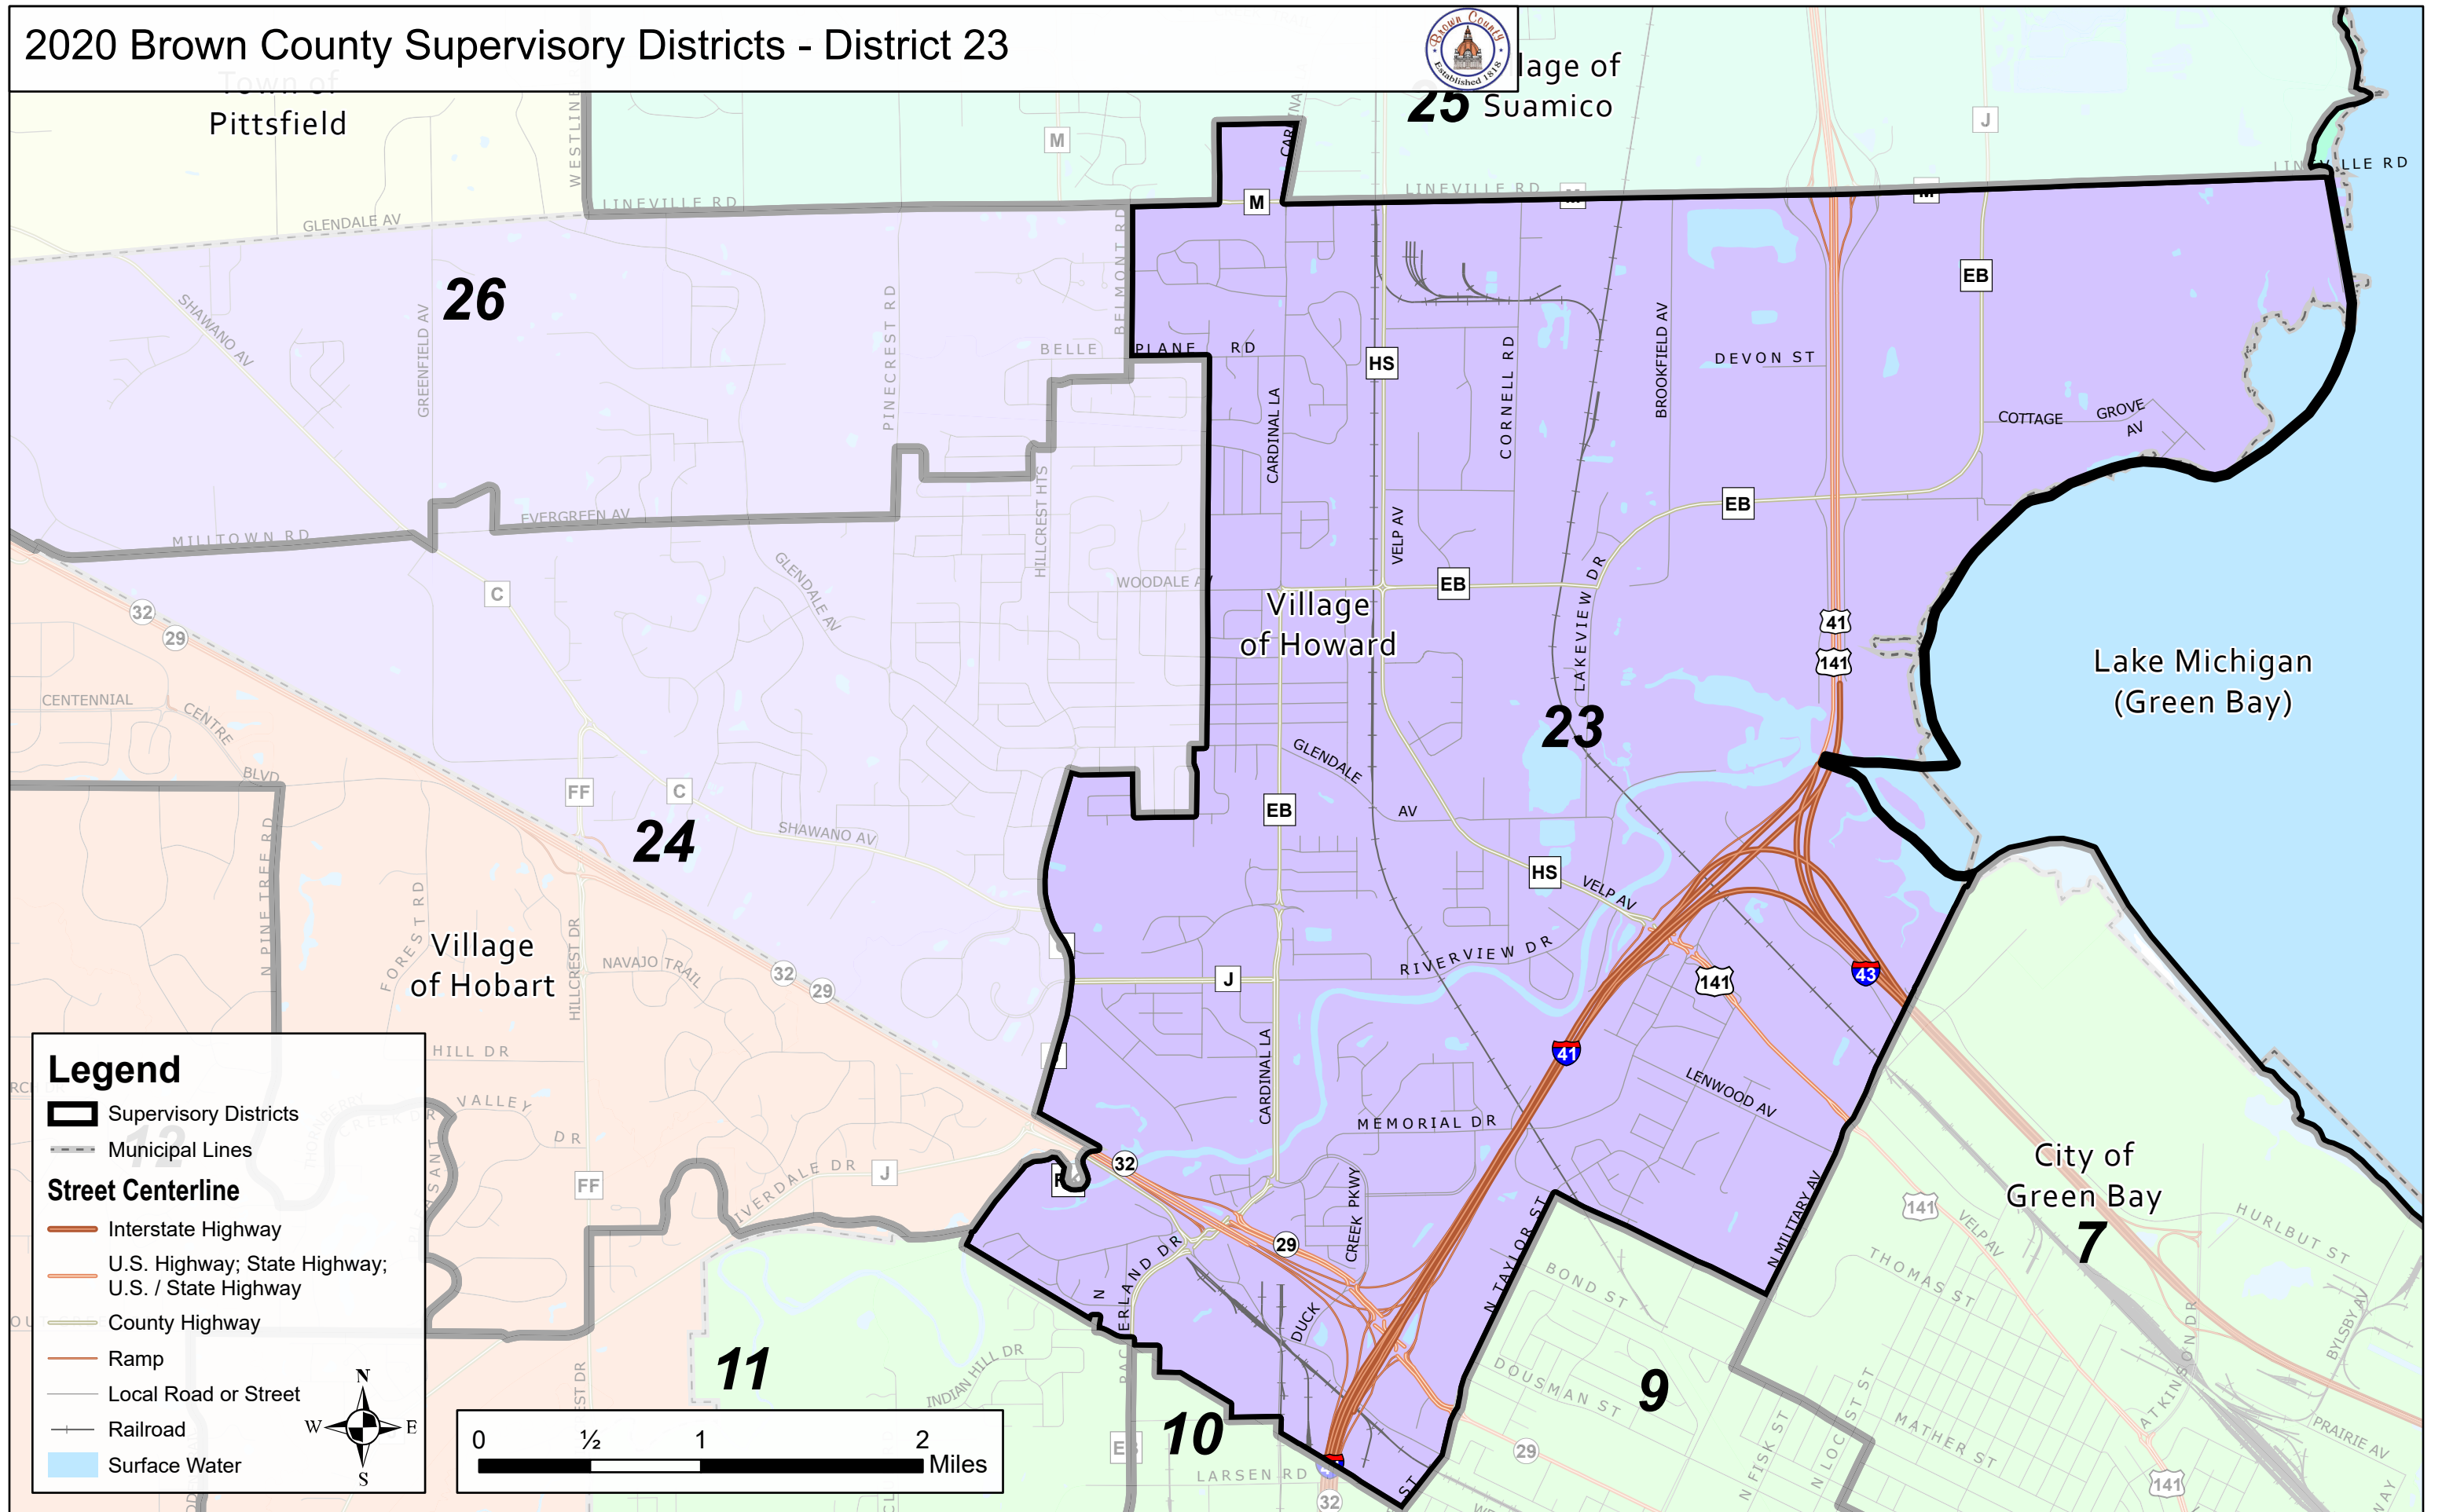

2020 Brown County Supervisory Districts - District 23

Village of
25 Suamico

Legend

Supervisory Districts

Municipal Lines

Street Centerline

Interstate Highway

U.S. Highway; State Highway;
U.S. / State Highway

County Highway

Ramp

Local Road or Street

Railroad

Surface Water